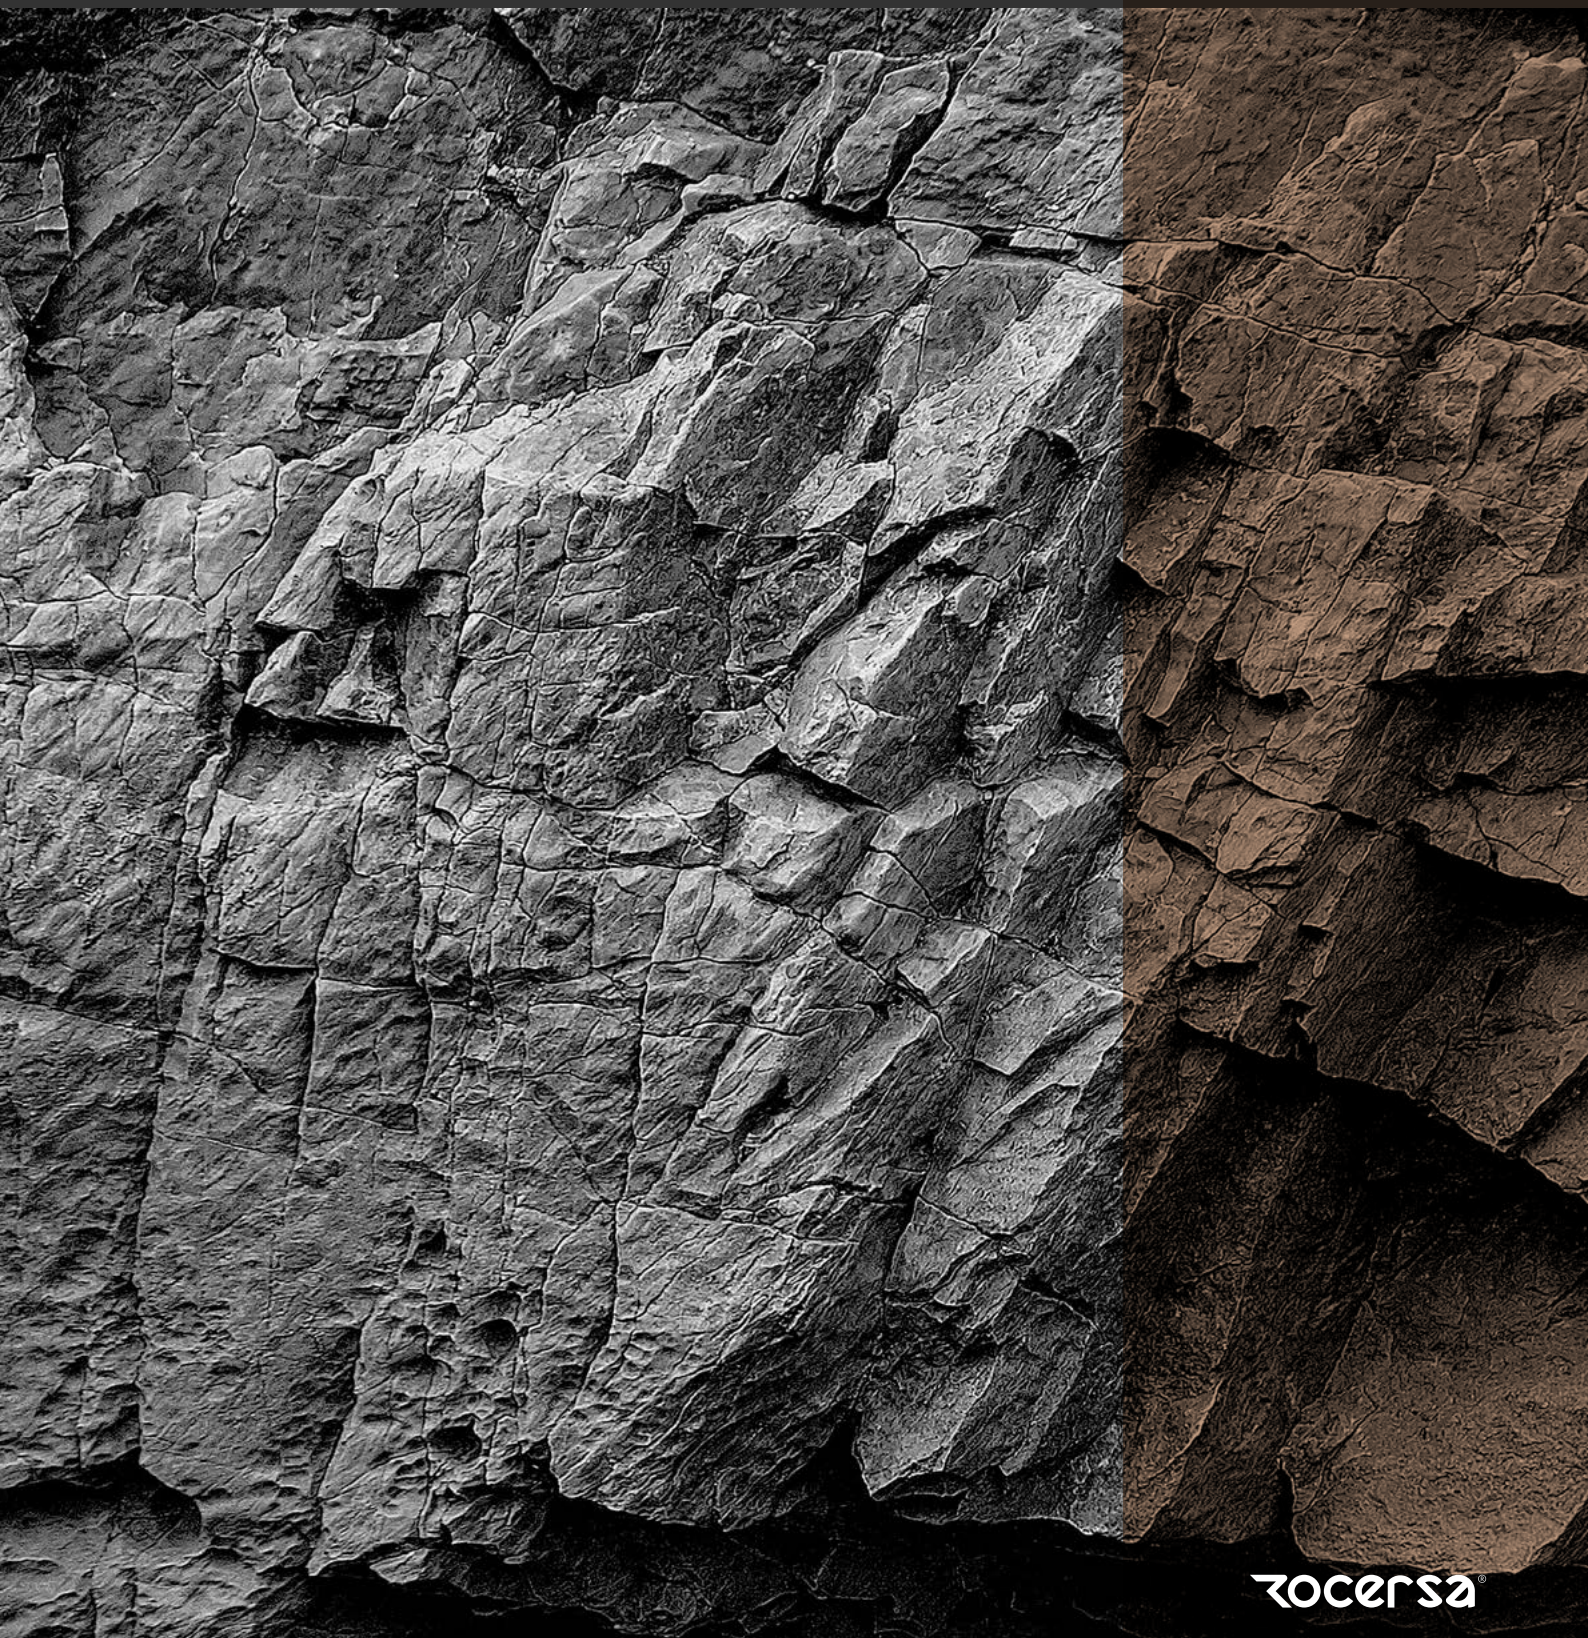

Eternal Stone

STONE COLLECTION

rocersa®

PIEDRA STONE
210

PIEDRA STONE
211

REVESTIMIENTO / WALL
Eternal Stone 20 Grey 60x60 RC
Rotterdam 20 Nature 29,5x120 RC

PAVIMENTO / FLOOR
Eternal Stone 20 Grey 60x60 RC

ETERNAL STONE

STONE COLLECTION

PORCELÁNICO | PORCELAIN TILE

- 60x60 cm RC | 24"x24" RC
- 60x120 cm RC | 24"x48" RC
- 100x100 cm RC | 40"x40" RC
- 60x60x2 cm RC | 24"x24"x0,8" RC
- 100x100x2 cm RC | 40"x40"x0,8" RC